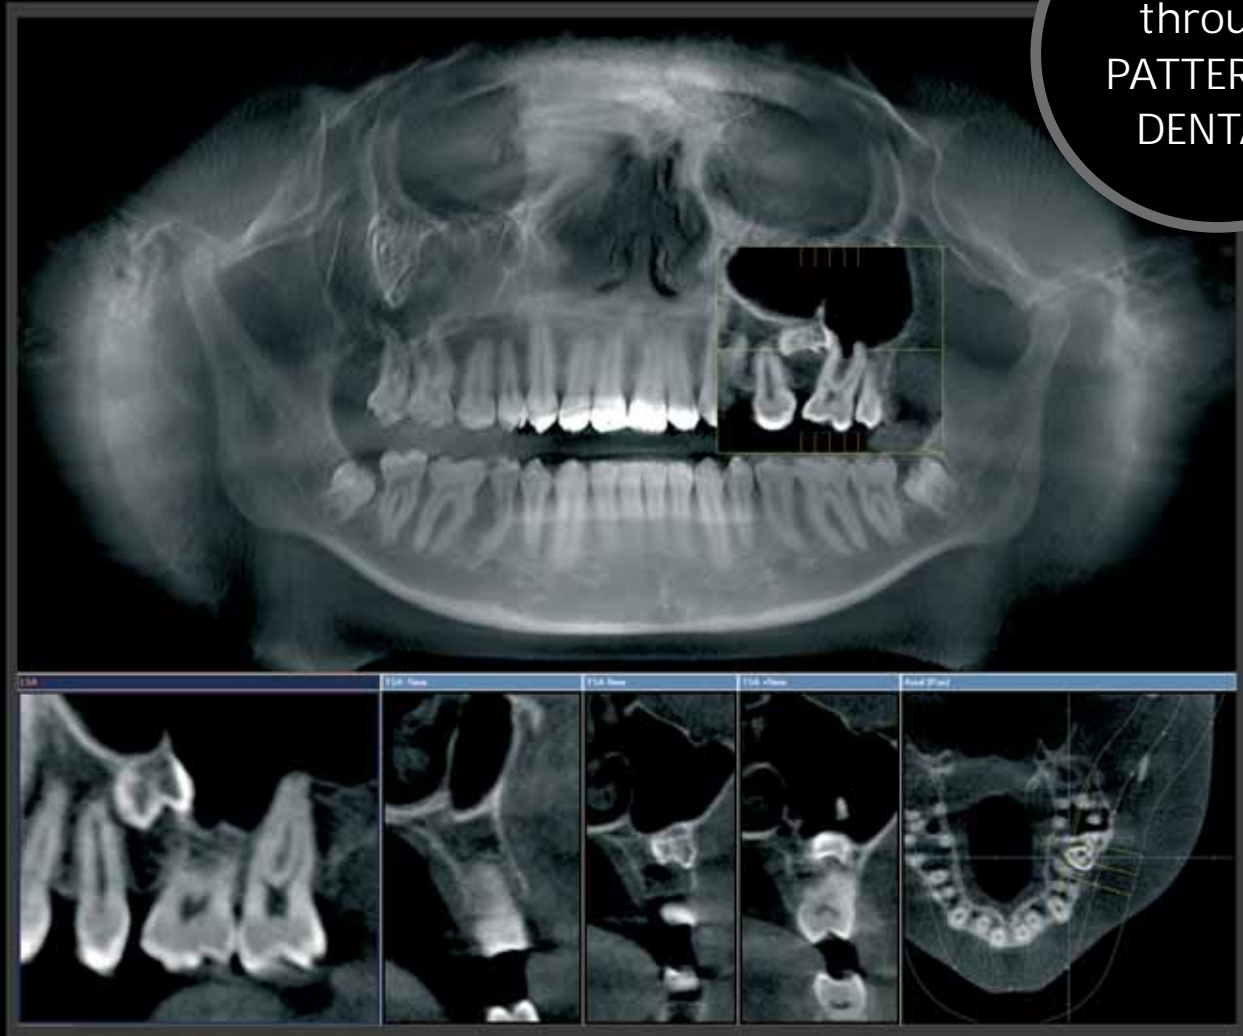

Introducing GALILEOS. Extra sharp maxillofacial 3D digital images.

Available
through
PATTERSON
DENTAL!

GALILEOS

Sirona's 3D cone-beam X-ray – taking dentistry into the next dimension.

| | |
|-------------------|---|
| Treatment Centres | ONE SINGLE SCAN - Quick, comprehensive scan of patient's oral/maxillofacial region at a very low dose |
| Instruments | SUPERIOR DIAGNOSTICS - Familiar panoramic view with unique, real time evaluation window to scroll through 3D anatomy |
| Imaging | WORKFLOW INTEGRATION - Powerful, integrated diagnosis and planning system, and surgical guides for implantology |
| CEREC | When you're ready to take your practice into the next dimension, think clearly. Think Sirona's GALILEOS Imaging Solution. Contact your Patterson representative or visit our website www.pattersondental.ca |